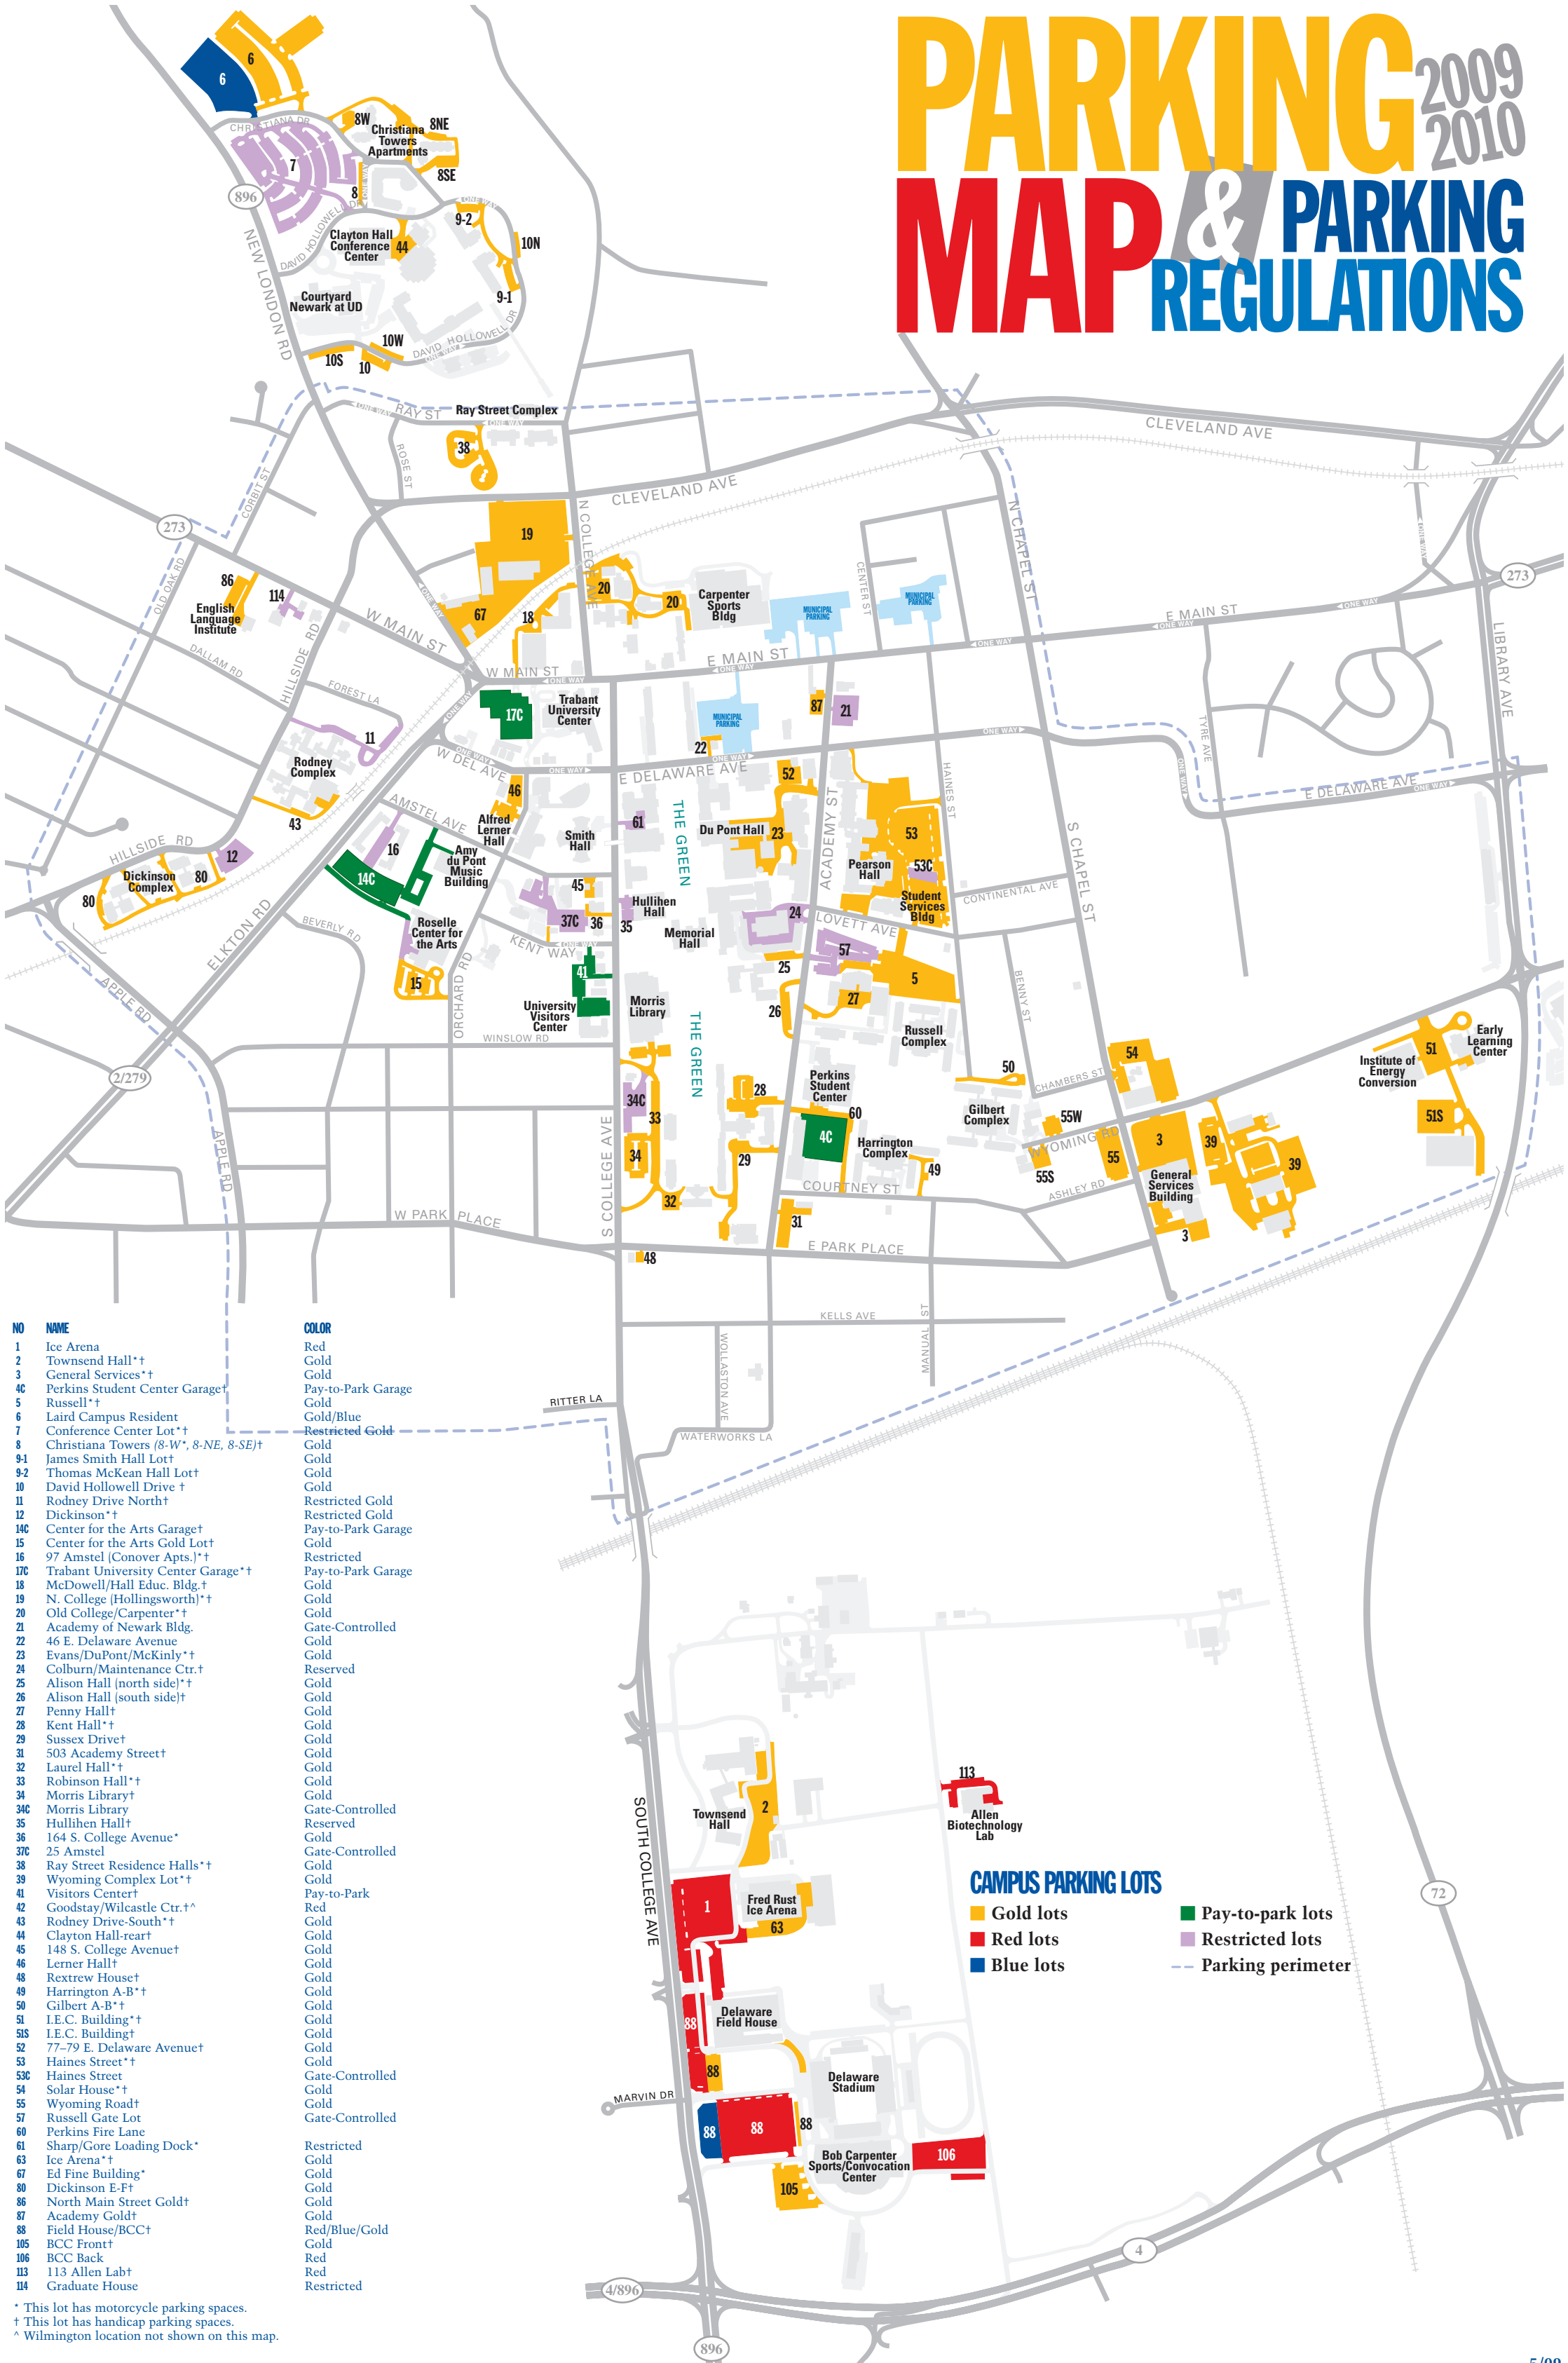

# PARKING 2009 2010 MAP & PARKING REGULATIONS

NO	NAME	COLOR
1	Ice Arena	Red
2	Townsend Hall*†	Gold
3	General Services*†	Gold
4C	Perkins Student Center Garage†	Pay-to-Park Garage
5	Russell*†	Gold
6	Laird Campus Resident	Gold/Blue
7	Conference Center Lot*†	Restricted Gold
8	Christiana Towers (8-W*, 8-NE, 8-SE)†	Gold
9-1	James Smith Hall Lot†	Gold
9-2	Thomas McKean Hall Lot†	Gold
10	David Hollowell Drive †	Gold
11	Rodney Drive North†	Restricted Gold
12	Dickinson*†	Restricted Gold
14C	Center for the Arts Garage†	Pay-to-Park Garage
15	Center for the Arts Gold Lot†	Gold
16	97 Amstel (Conover Apts.)*†	Restricted
17C	Trabant University Center Garage*†	Pay-to-Park Garage
18	McDowell/Hall Educ. Bldg.*†	Gold
19	N. College (Hollingsworth)*†	Gold
20	Old College/Carpenter*†	Gold
21	Academy of Newark Bldg.	Gate-Controlled
22	46 E. Delaware Avenue	Gold
23	Evans/DuPont/McKinly*†	Gold
24	Colburn/Maintenance Ctr.*†	Reserved
25	Alison Hall (north side)*†	Gold
26	Alison Hall (south side)†	Gold
27	Penny Hall†	Gold
28	Kent Hall*†	Gold
29	Sussex Drive†	Gold
31	503 Academy Street†	Gold
32	Laurel Hall*†	Gold
33	Robinson Hall*†	Gold
34	Morris Library†	Gold
34C	Morris Library	Gate-Controlled
35	Hullihen Hall†	Reserved
36	164 S. College Avenue*	Gold
37C	25 Amstel	Gate-Controlled
38	Ray Street Residence Halls*†	Gold
39	Wyoming Complex Lot*†	Gold
41	Visitors Center†	Pay-to-Park
42	Goodstay/Wilcastle Ctr.*†	Red
43	Rodney Drive-South*†	Gold
44	Clayton Hall-rear†	Gold
45	148 S. College Avenue†	Gold
46	Lerner Hall†	Gold
48	Rextrew House†	Gold
49	Harrington A-B*†	Gold
50	Gilbert A-B*†	Gold
51	I.E.C. Building*†	Gold
51S	I.E.C. Building†	Gold
52	77-79 E. Delaware Avenue†	Gold
53	Haines Street*†	Gold
53C	Haines Street	Gate-Controlled
54	Solar House*†	Gold
55	Wyoming Road†	Gold
57	Russell Gate Lot	Gate-Controlled
60	Perkins Fire Lane	Gate-Controlled
61	Sharp/Gore Loading Dock*	Restricted
63	Ice Arena*†	Gold
67	Ed Fine Building*	Gold
80	Dickinson E-F†	Gold
86	North Main Street Gold†	Gold
87	Academy Gold†	Gold
88	Field House/BCC†	Red/Blue/Gold
105	BCC Front†	Gold
106	BCC Back	Red
113	113 Allen Lab†	Red
114	Graduate House	Restricted